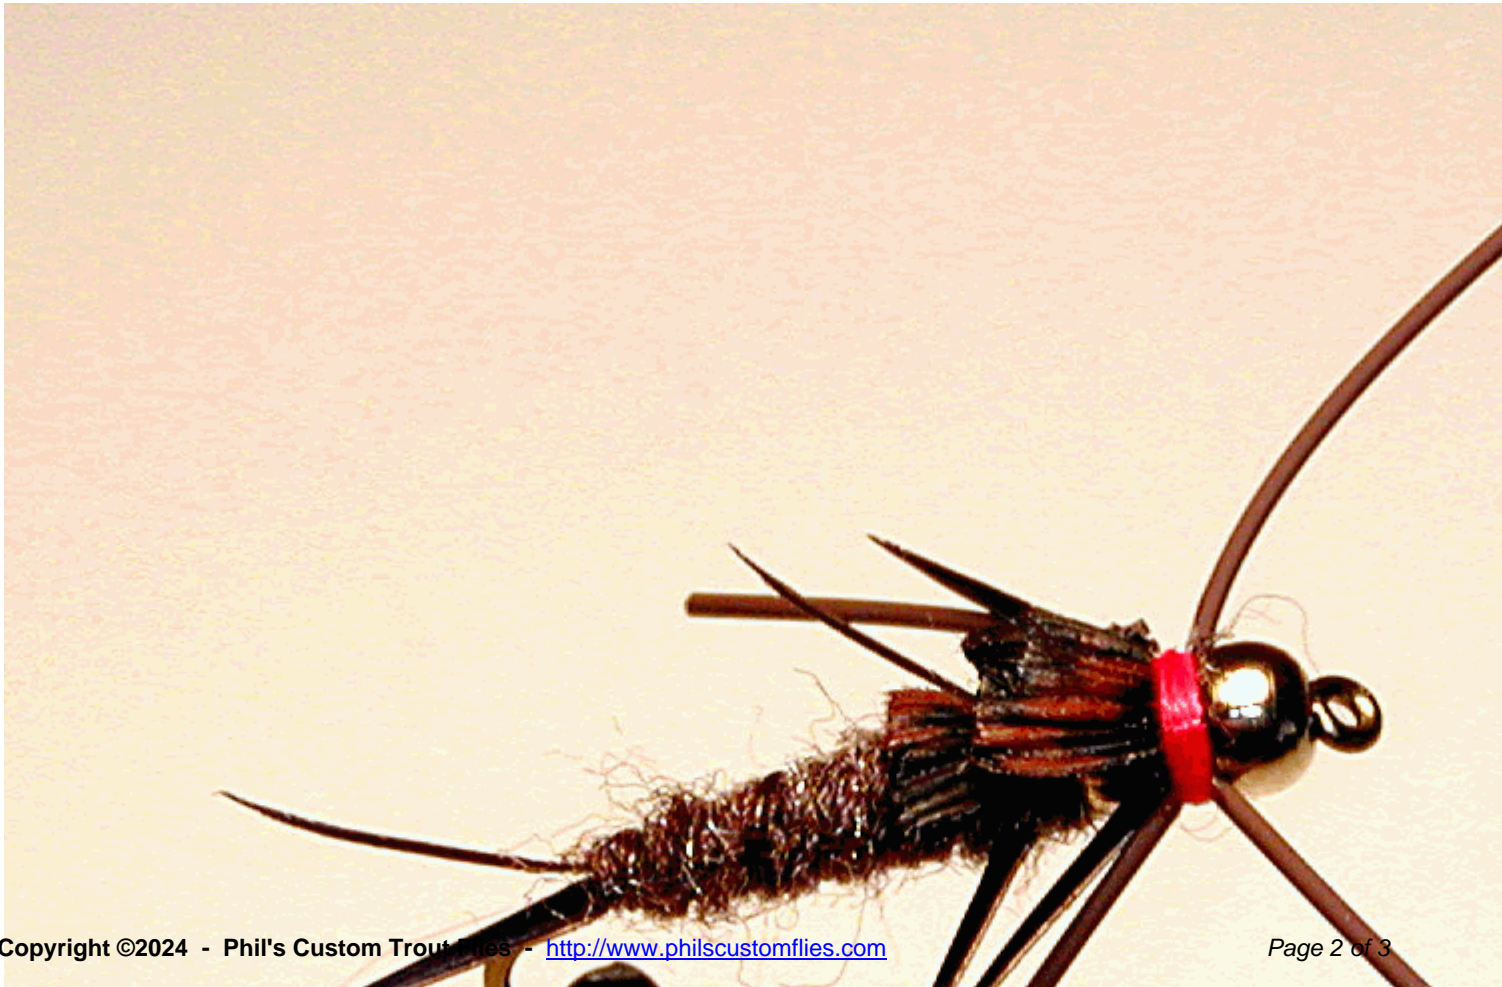

Phil's Custom Flies

Phil's Custom Trout Flies

Browse

[Steelhead Flies](#)

[Steelhead Nymphs](#)

Steelhead Nymphs

On many steelhead rivers nymphing techniques for steelhead have become very common. Often indicator nymphing for steelhead is a more effective technique than traditional swinging techniques. I've added a series of nymph patterns that I use for steelhead on several Northern California rivers, including the Klamath and Trinity. These nymph are tied similar to the trout fly version of each pattern, but are tied with much more robust hooks, often with a touch of steelhead flash in the fly and all have successful steelhead patterns on the rivers

Steelhead Poopah

\$1.90

[\[Product Details...\]](#)