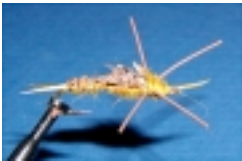

### *Stonefly Nymphs*

Stonefly Nymphs usually represent an important food source for hungry trout. The nymphs crawl around on the bottom and are often swept away in the current. They are generally poorer swimmers, hence represent an easy food source in the right circumstances. As a rule, stoneflies live in fast highly oxygenated water and

the nymphs can be quite large. Salmon fly and golden stone nymphs range from size 10 up to an honest size 2 to 4. I often fish with heavily weighted stonefly patterns while searching riffles and runs, and will tie a smaller lighter dropper fly on to give me the best of both worlds. If you don't see a particular pattern you're interested in, please ask. I'm sure I can tie it for you!

**Black Rubber Legs**  
**\$2.00**

[\[Product Details...\]](#)

**Brown Stone**  
**\$2.25**

[\[Product Details...\]](#)

**Golden Stone - Rubber Legs**  
**\$2.25**

[\[Product Details...\]](#)

**Salmon Fly Stone**  
**\$2.25**