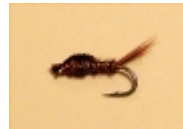

Phil's Custom Flies

Phil's Custom Trout Flies

Sawyer PT Nymph

Price per Unit (piece): \$1.90

This pattern is very unique in that it is tied with only pheasant tail and copper wire, no thread. It has a wound copper wire body which is covered with a wound pheasant tail over the body and thorax. A very simple, but uniquely effective fly. The copper helps this fly sink quicker. I often use this pattern as a dropper fly behind a Prince Nymph. It is the exact imitation of the Pale Morning Dun nymph, but resembles many other mayfly nymphs as well. Can be tied on a straight shank nymph hook, or a curved shank scud hook, your choice.