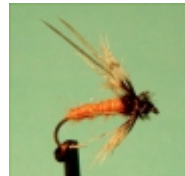

Phil's Custom Flies

Phil's Custom Trout Flies

Soft Hackle October Caddis

Price per Unit (piece): \$2.00

The October Caddis Hatch makes otherwise smart Large Fish really vulnerable. The October Caddis is one of the biggest caddis patterns and represents a significant meal for hungry trout. I've often visited the upper pool near California's Hat Creek Power House Number 2 during Fall and it almost scares you when a 20+ inch Brown Trout comes launching out of the water 3 feet or more chasing October Caddis. This pattern represents an emergent Caddis. Fish it dead-drifted through likely looking runs, or let it swing at the tail end of your drift. This fly catches fish!